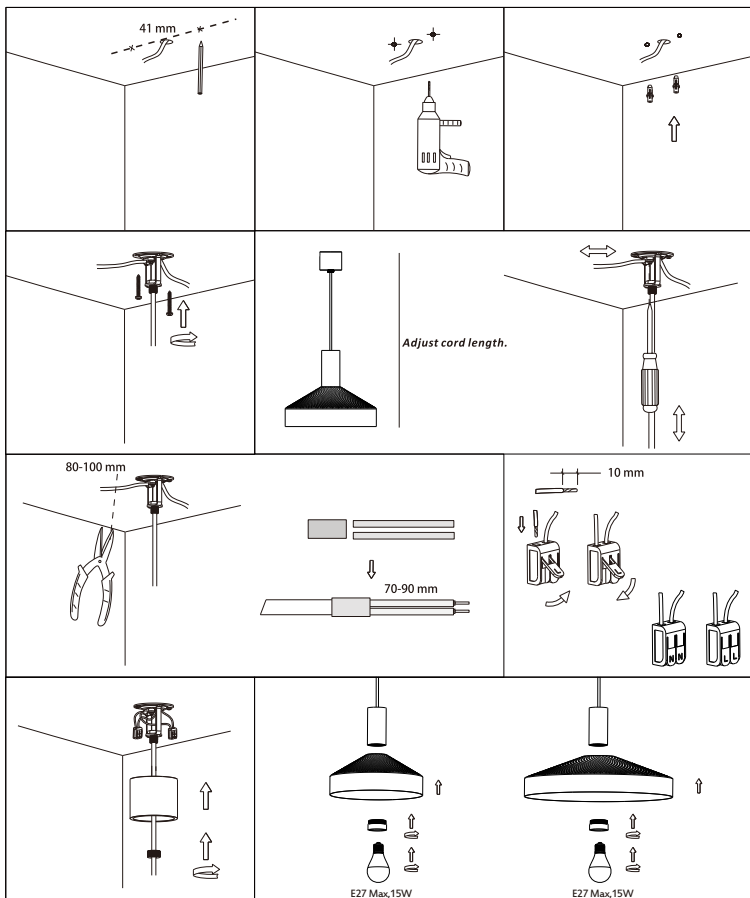

SACK^{it}®

DAWN

PENDANT

DESIGNED BY
BØNNELYCKE MDD

SACKit®

This guide applies to product numbers: 600300,600301,600302,600303,600304 & 600305